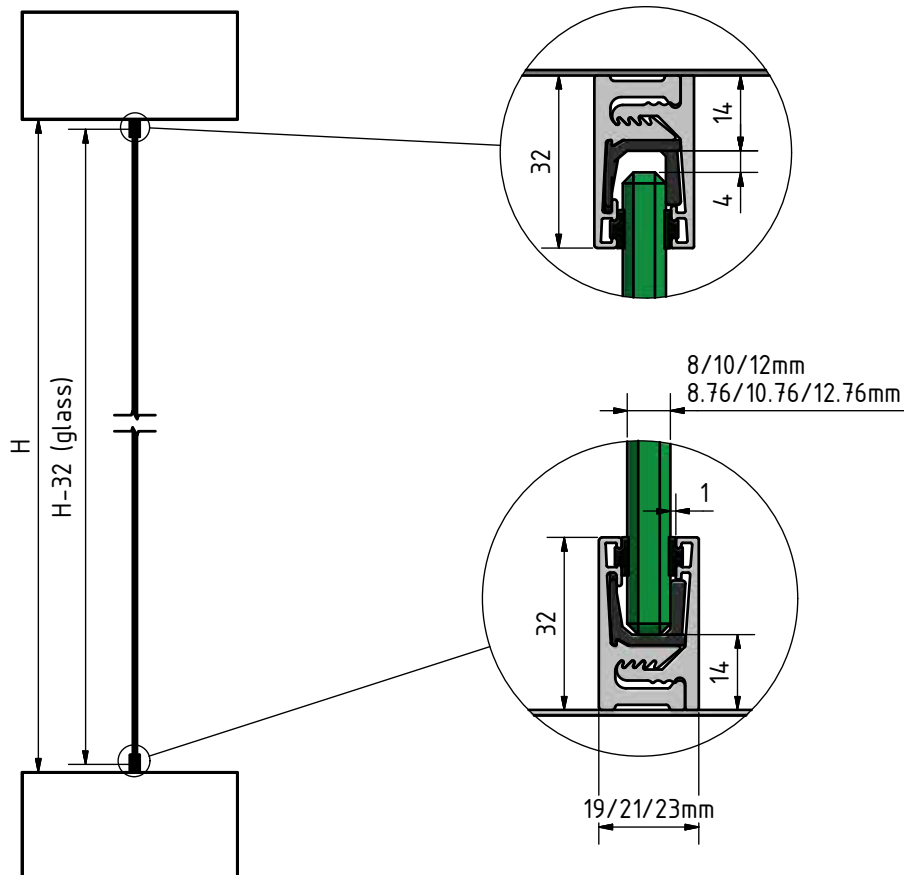

# STARTRACK

Clamping Rail for All-Glass Installations and Partition Walls

Why is **STARTRACK** not only unique but also the fastest and the most beautiful?

- One: The first completely pre-assembled partition wall system for glass. This greatly reduces the installation effort!
- Two: Integrated glass fixing for glass thicknesses from 8 - 12 mm. A pre-assembled rubber seal for all glass thicknesses!
- Three: Integrated seals instead of applying silicone - no more troublesome insertion of rubber seals!
- Four: Fabulous looks - minimalistic, almost invisible glass support rubbers.

## Essential Features

- | Top, ceiling and wall mounting
- | Floor-to-ceiling glazings
- | Completely pre-assembled partition wall system for glass
- | Almost invisible glass support rubbers
- | Glass height up to 3000 mm
- | Relation of glass height to width 3:1

## Startrack Glass Profile

| Including pre-assembled glass rubber profiles  
and glass fixing parts  
| Glass thickness 8/10/12 mm, 8.76/10.76/12.76 mm  
| Sales unit: 1 piece

Model 0100	Mill finish	Plain aluminium	RAL coloured
Length	Art. no.	Art. no.	Art. no.
3000	20.0100.003.10	20.0100.003.11	20.0100.003.13/16/18
6000	20.0100.006.10	20.0100.006.11	20.0100.006.13/16/18