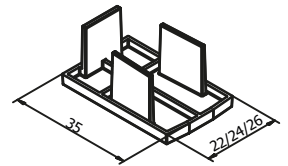

Model 9001	Plastic grey	Plastic black
Glass thickness	Art. no.	Art. no.
8/8.76 mm	20.9001.008.47	20.9001.008.41
10/10.76 mm	20.9001.010.47	20.9001.010.41
12/12.76 mm	20.9001.012.47	20.9001.012.41