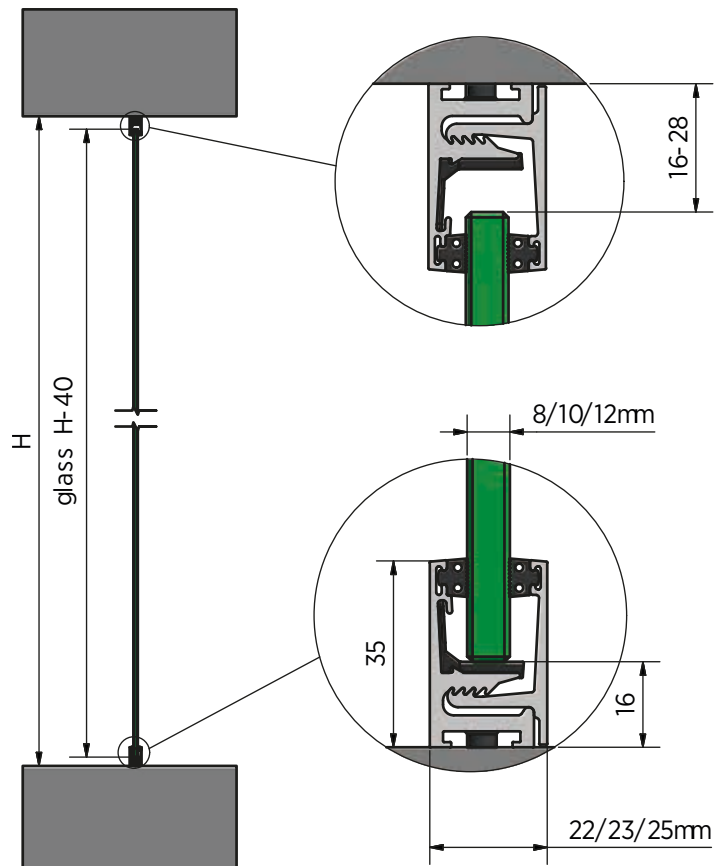

Essential Features

- | Top, ceiling and wall mounting
- | Floor-to-ceiling glazings
- | Completely pre-assembled partition wall system for glass
- | Almost invisible glass support rubbers
- | Glass height up to 3000 mm
- | Relation of glass height to width 3:1
- | Do not use outdoors
- | No fall protection

Startrack Glass Profile

- | Including pre-assembled glass rubber profiles and glass fixing parts
- | Glass thickness 8/10/12 mm, 8.76/10.76/12.76 mm
- | Sales unit: 1 piece

Model 0100	Mill finish	Plain aluminium	RAL coloured
Length	Art. no.	Art. no.	Art. no.
2500	20.0100.002.10	20.0100.002.11	20.0100.002.13/16/18
5000	20.0100.005.10	20.0100.005.11	20.0100.005.13/16/18

Startrack End Cap

- | Sales unit: 8 pieces

Model 9001	Plastic grey	Plastic black
Glass thickness	Art. no.	Art. no.
8/8.76 mm	20.9001.008.47	20.9001.008.41
10/10.76 mm	20.9001.010.47	20.9001.010.41
12/12.76 mm	20.9001.012.47	20.9001.012.41

Model 9010	zinc-plated steel (inside)
	Art. no.
	20.9010.860.81

Startrack Glass fixation

| Sales unit: 50 pieces

Model 9004	Plastic black
Glass thickness	Art. no.
8/8,76 mm	20.9004.008.41
10/10,76 mm	20.9004.010.41
12/12,76 mm	20.9004.012.41