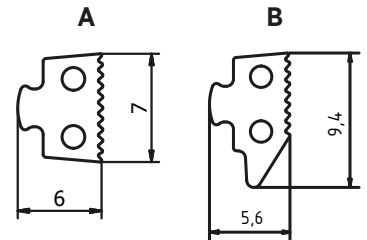

Startrack Glass Profile

- | Including pre-assembled glass rubber profiles and glass fixing parts
- | Glass thickness 8/10/12 mm, 8.76/10.76/12.76 mm
- | Sales unit: 1 piece

Model 0100	Mill finish	Plain aluminium	RAL coloured
Length	Art. no.	Art. no.	Art. no.
2500	20.0100.002.10	20.0100.002.11	20.0100.002.13/16/18
5000	20.0100.005.10	20.0100.005.11	20.0100.005.13/16/18

Startrack End Cap

- | Sales unit: 8 pieces

Model 9001	Plastic grey	Plastic black
Glass thickness	Art. no.	Art. no.
8/8.76 mm	20.9001.008.47	20.9001.008.41
10/10.76 mm	20.9001.010.47	20.9001.010.41
12/12.76 mm	20.9001.012.47	20.9001.012.41

Startrack Spare Glass Rubbers

- | Supplementary article in case of loss or damage of the pre-assembled glass rubber seal
- | Glass thickness 8/10/12 mm, 8.76/10.76/12.76 mm
- | Length: 25 m
- | Sales unit: 1 piece