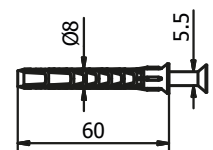

Startrack Spare Glass Rubbers

- | Supplementary article in case of loss or damage of the pre-assembled glass rubber seal
- | Glass thickness 8/10/12 mm, 8.76/10.76/12.76 mm
- | Length: 25 m
- | Sales unit: 1 piece

Modell 9100	for cover Profile (A)	for basic Profile (B)
	Art. no.	Art. no.
	20.9100.250.60	20.9200.250.60

Startrack Mounting Screw

- | Ø 5.5 x 60 mm
- | Required number per 2500 mm: 13 / pro 5000 mm: 25
- | Sales unit: 50 pieces