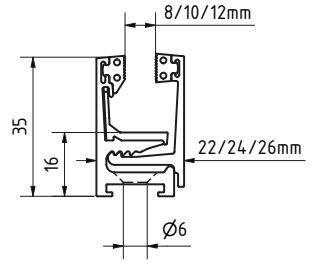

Integrated glass support
rubbers for 8 - 12.76 mm glass

The glass thickness
is adjustable

Cover profile can simply be
inserted

Almost invisible
glass support rubbers

STARTRACK | TOP, CEILING AND WALL MOUNTING

Startrack Glass Profile

- | Including pre-assembled glass rubber profiles and glass fixing parts
- | Glass thickness 8/10/12 mm, 8.76/10.76/12.76 mm
- | Sales unit: 1 piece

Model 0100	Mill finish	Plain aluminium	RAL coloured
Length	Art. no.	Art. no.	Art. no.
2500	20.0100.002.10	20.0100.002.11	20.0100.002.13/16/18
5000	20.0100.005.10	20.0100.005.11	20.0100.005.13/16/18

Modell 9100	for cover Profile (A)	for basic Profile (B)
	Art. no.	Art. no.
	20.9100.250.60	20.9200.250.60

Startrack Mounting Screw

- | Ø 5.5 x 60 mm
- | Required number per 2500 mm: 13 / pro 5000 mm: 25
- | Sales unit: 50 pieces

Model 9010	zinc-plated steel (inside)
	Art. no.
	20.9010.860.81

Startrack Glass fixation

| Sales unit: 50 pieces

Model 9004	Plastic black
Glass thickness	Art. no.
8/8,76 mm	20.9004.008.41
10/10,76 mm	20.9004.010.41
12/12,76 mm	20.9004.012.41