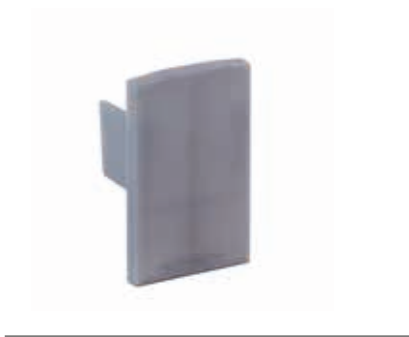

Startrack End Cap

- | Sales unit: 8 pieces

Model 9001	Plastic grey	Plastic black
Glass thickness	Art. no.	Art. no.
8/8.76 mm	20.9001.008.47	20.9001.008.41
10/10.76 mm	20.9001.010.47	20.9001.010.41
12/12.76 mm	20.9001.012.47	20.9001.012.41