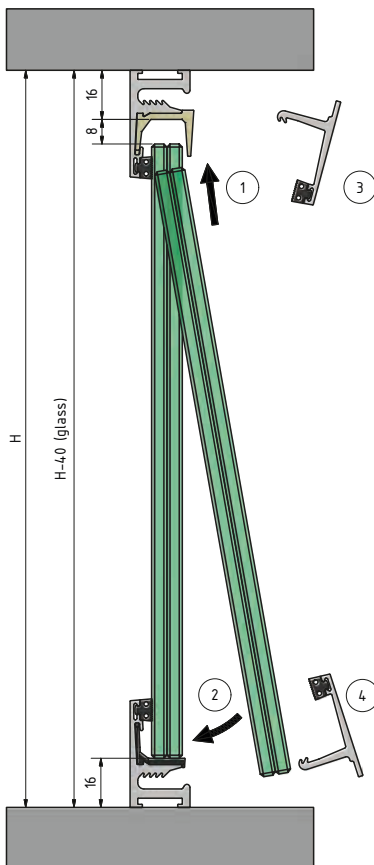

ONLEVEL

ZÁBRADLÍ ZE SKLA

STARTRACK

Clamping Rail for All-Glass Installations and Partition Walls

Outer Space – Endless Widths

We're in the year 2020. These are the adventures of ONLEVEL travelling with its crew to realise new ideas – new products and new systems. Many light years away from the conservative mindset, ONLEVEL reaches galaxies which man has never seen before. There is no easier and faster installation – with this unrivalled safety.

Why is **STARTRACK** not only unique but also the fastest and the most beautiful?

- One: The first completely pre-assembled partition wall system for glass. This greatly reduces the installation effort!
- Two: Integrated glass fixing for glass thicknesses from 8 - 12 mm. A pre-assembled rubber seal for all glass thicknesses!
- Three: Integrated seals instead of applying silicone – no more troublesome insertion of rubber seals!
- Four: Fabulous looks – minimalistic, almost invisible glass support rubbers.

Essential Features

- | Top, ceiling and wall mounting
- | Floor-to-ceiling glazings
- | Completely pre-assembled partition wall system for glass
- | Almost invisible glass support rubbers
- | Glass height up to 3000 mm
- | Relation of glass height to width 3:1
- | Do not use outdoors
- | No fall protection

Startrack Glass Profile

- | Including pre-assembled glass rubber profiles and glass fixing parts
- | Glass thickness 8/10/12 mm, 8.76/10.76/12.76 mm
- | Sales unit: 1 piece

Model 0100	Mill finish	Plain aluminium	RAL coloured
Length	Art. no.	Art. no.	Art. no.
2500	20.0100.002.10	20.0100.002.11	20.0100.002.13/16/18
5000	20.0100.005.10	20.0100.005.11	20.0100.005.13/16/18